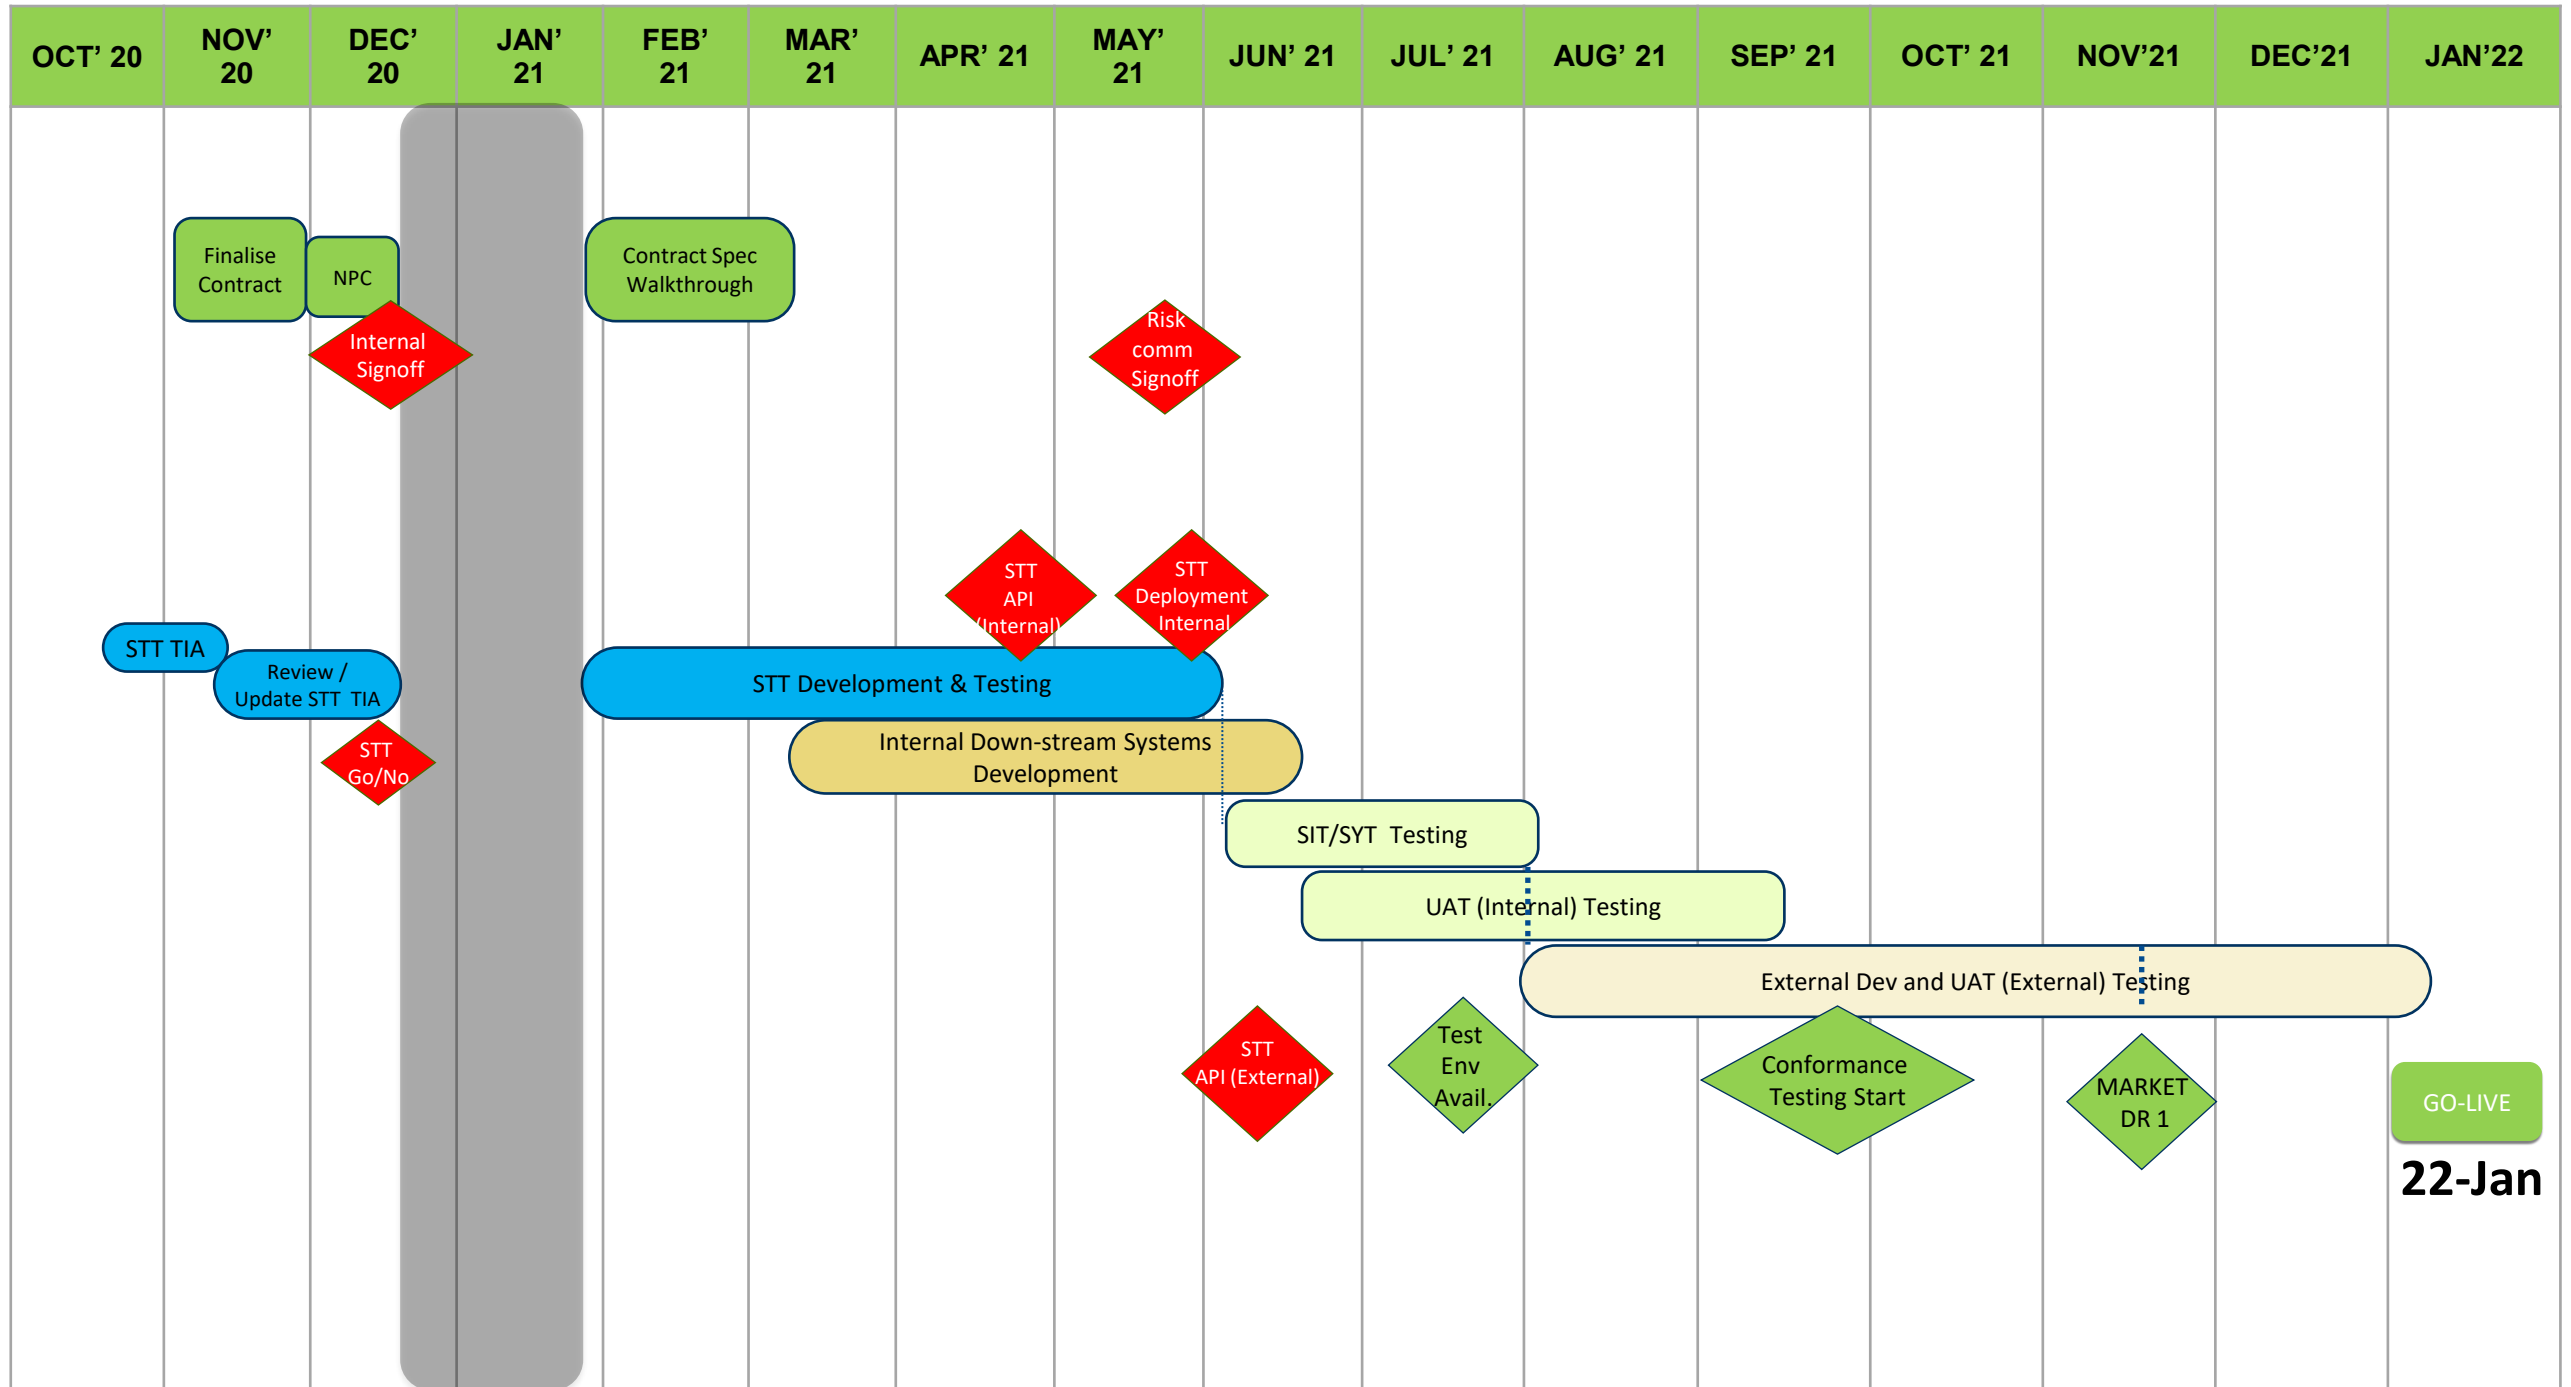

# DIESEL PROJECT

2021

DRAFT V0.2  
Working Document  
For internal use only

**Clearing Member:**

- **Mandatory :**  
Connectivity testing  
from CM prod
- **Optional :** Regression  
Testing

**Trading Members:**

- **Mandatory :**  
Connectivity Testing
- **Optional :** Regression  
Testing

**Information  
Subscribers:**

- **Mandatory :**  
Connectivity Testing
- **Optional :** Regression  
Testing

**Software Vendors:**

- **Mandatory :**  
Connectivity Testing