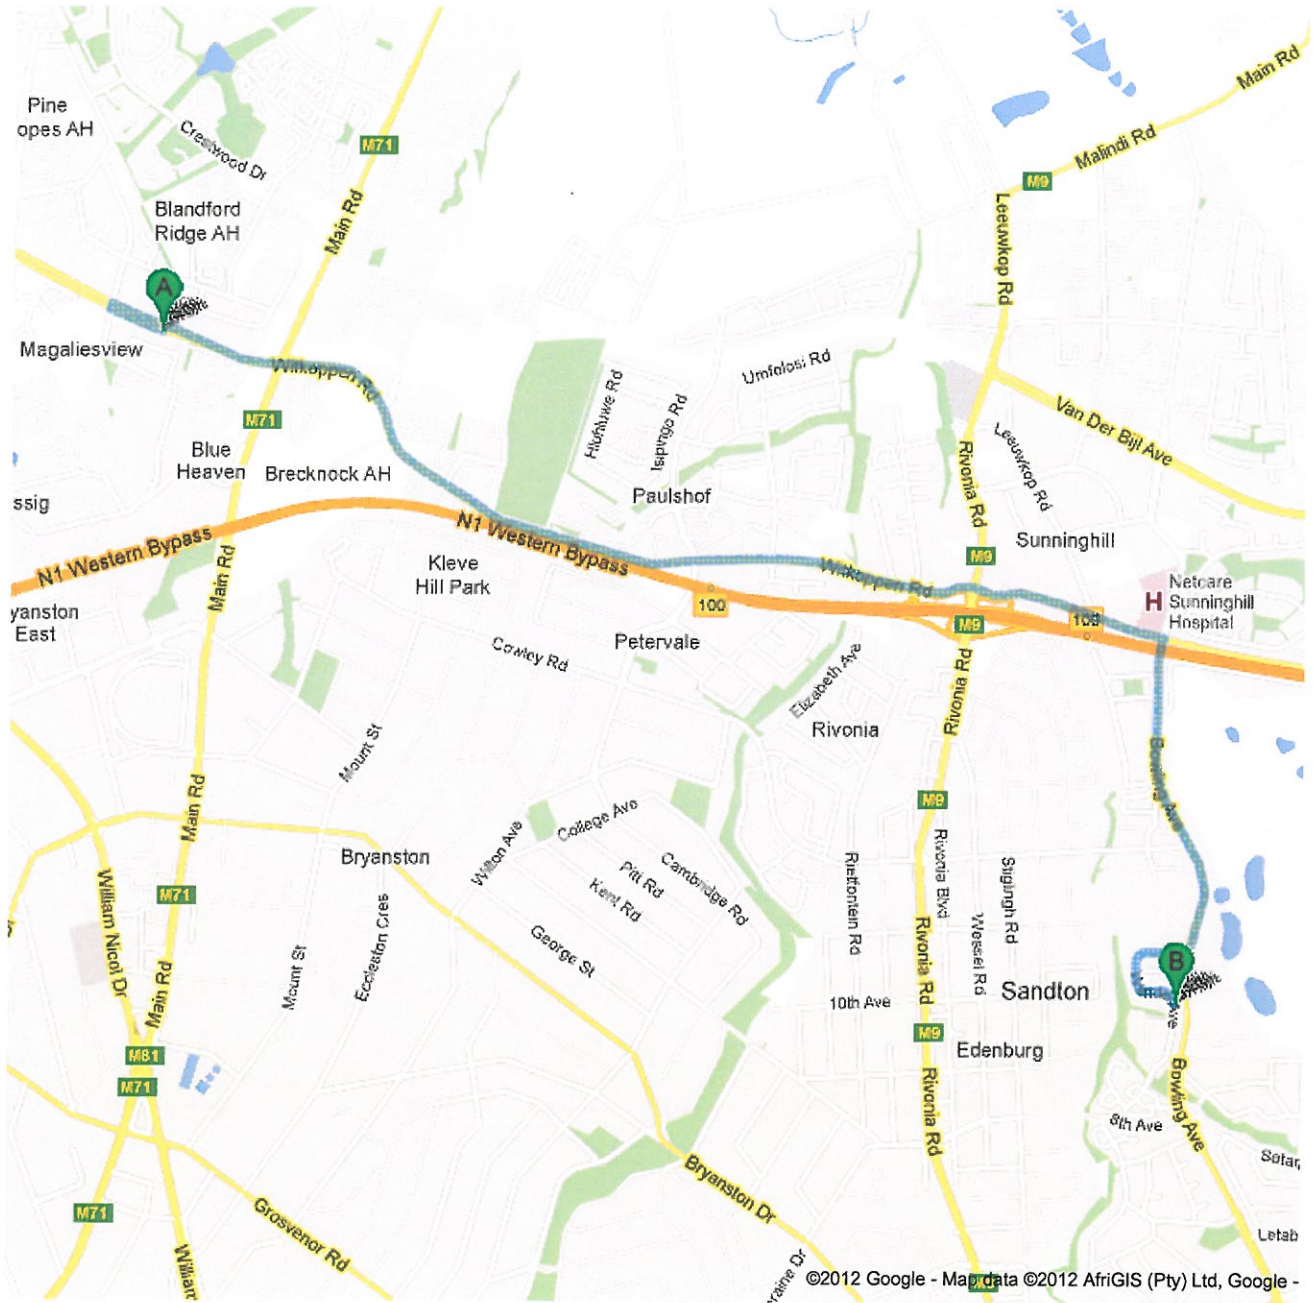

Directions to 28 Wandel Ave, Sandton 2191
7,8 km – about 11 mins

©2012 Google - Map data ©2012 AfriGIS (Pty) Ltd, Google -